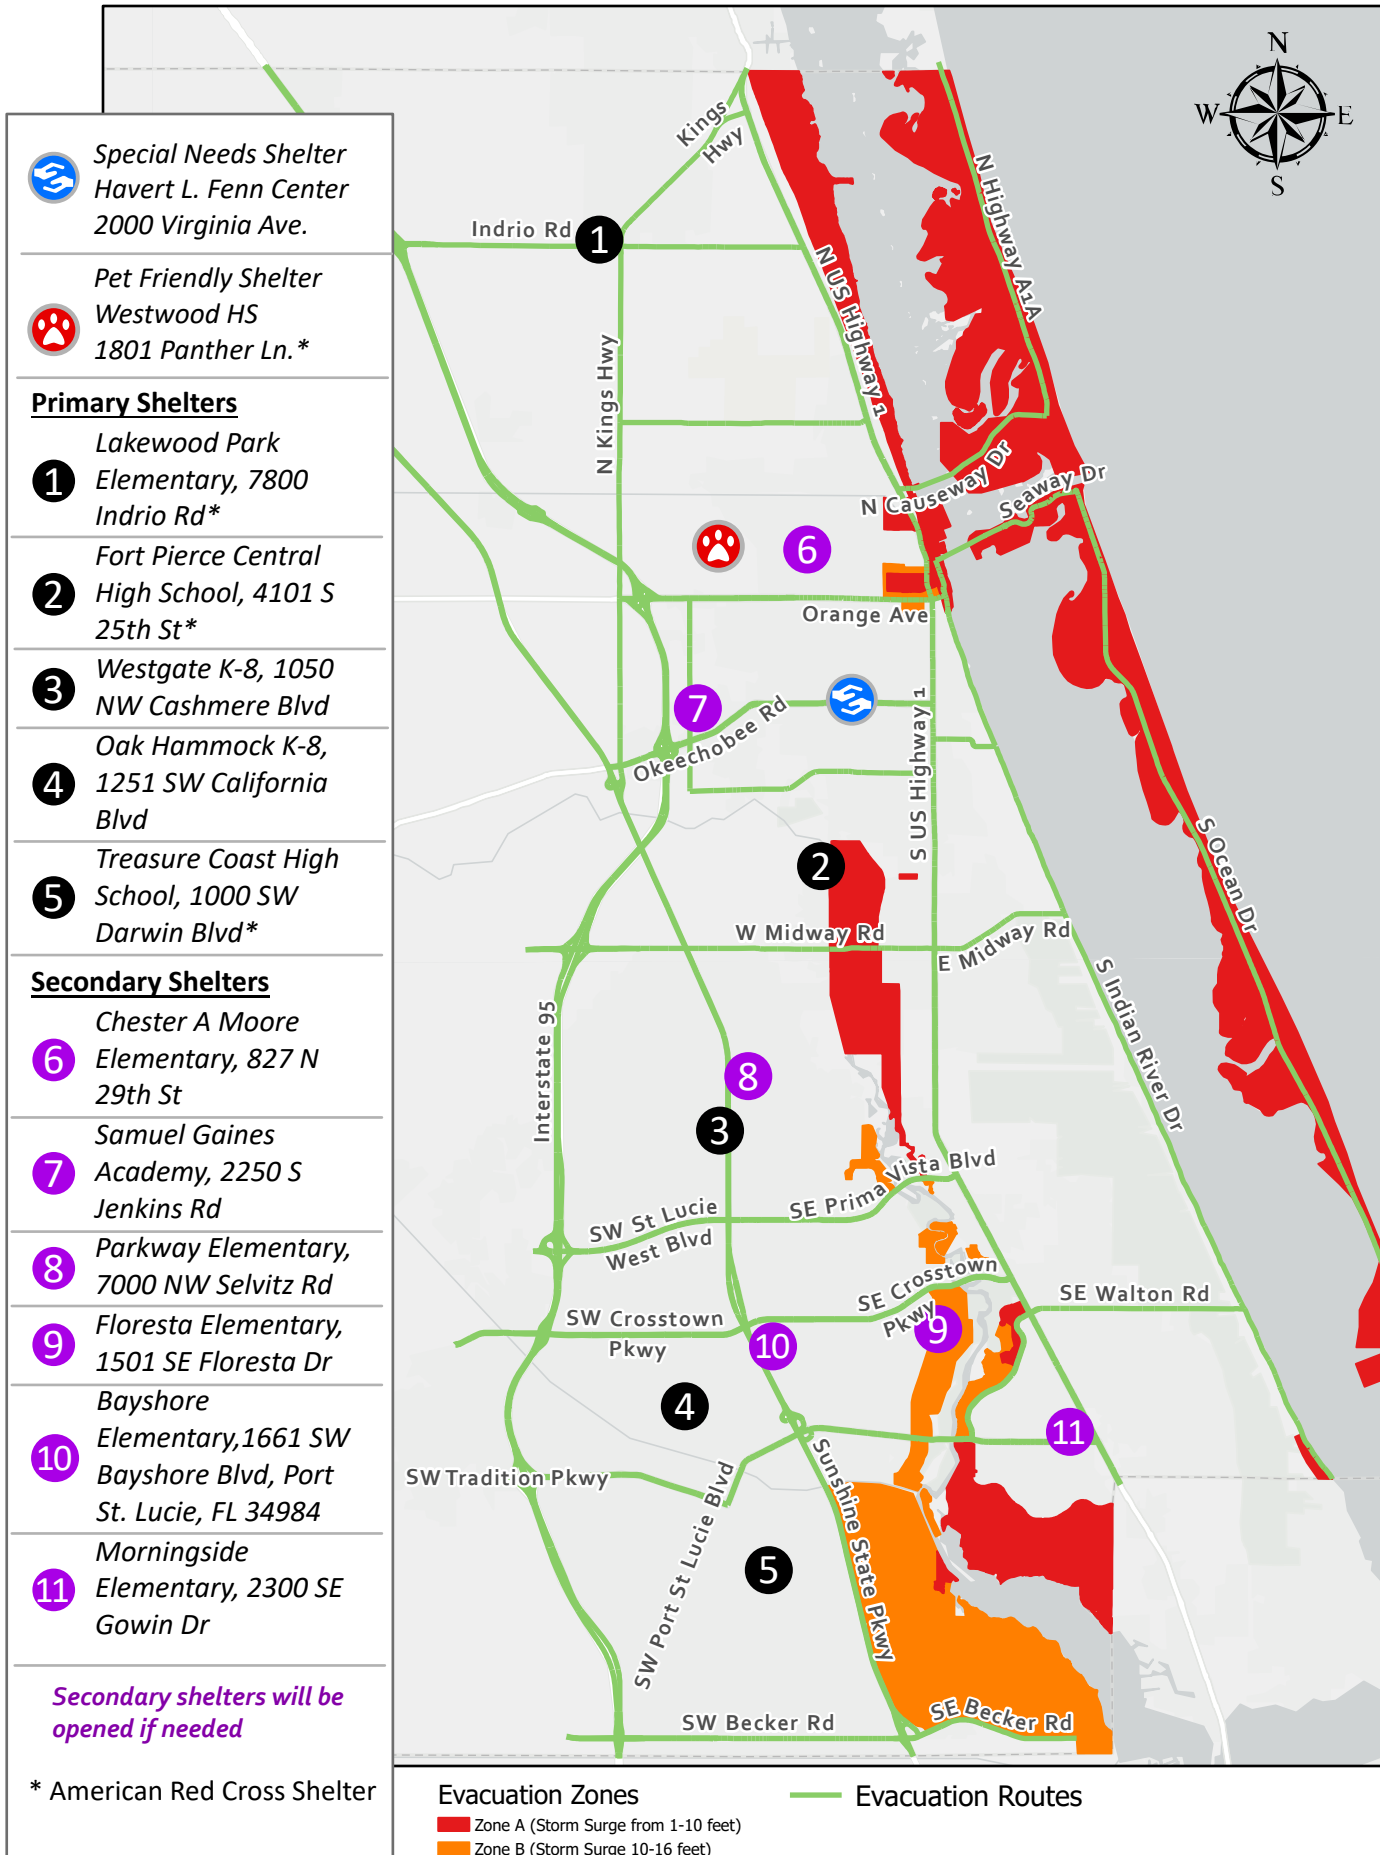

Emergency Shelters

North St. Lucie County Evacuation Zones and Routes

South St. Lucie County Evacuation Zones and Routes