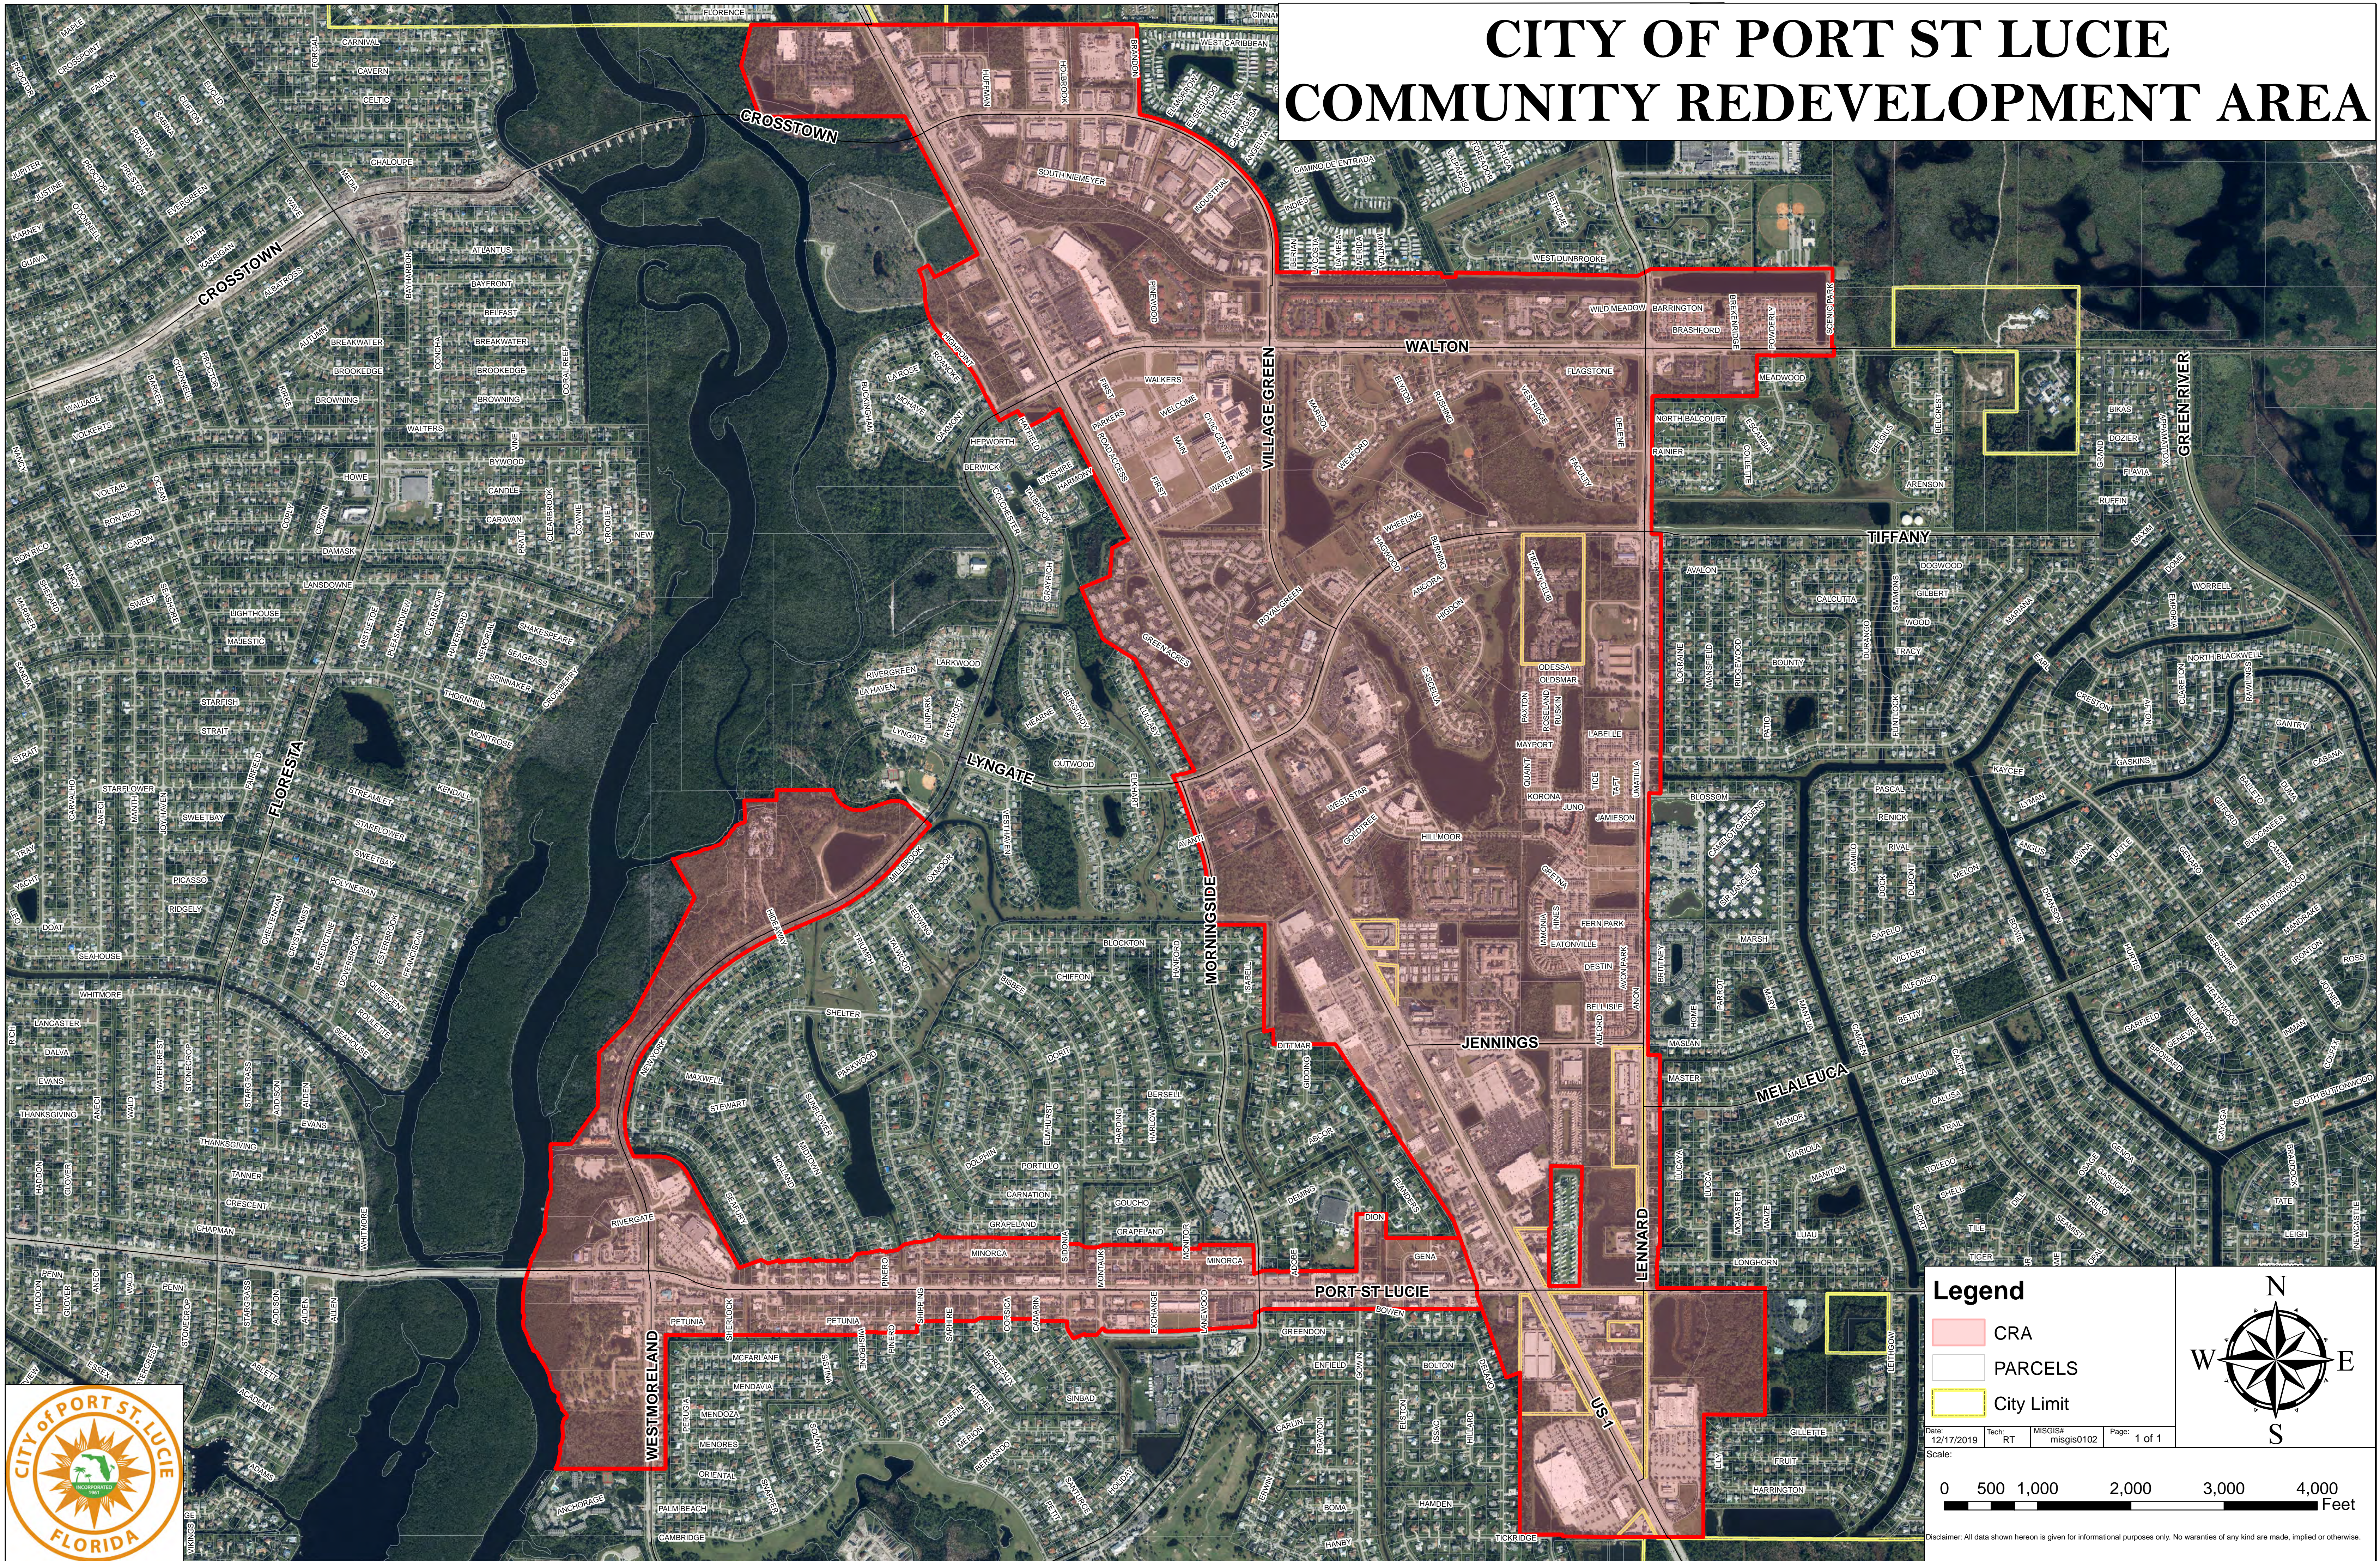

CITY OF PORT ST LUCIE COMMUNITY REDEVELOPMENT AREA

Legend

- CRA
- PARCELS
- City Limit

Date: 12/17/2019 Tech: RT MISGIS: misgis0102 Page: 1 of 1
Scale:

0 500 1,000 2,000 3,000 4,000 Feet

Disclaimer: All data shown hereon is given for informational purposes only. No warranties of any kind are made, implied or otherwise.