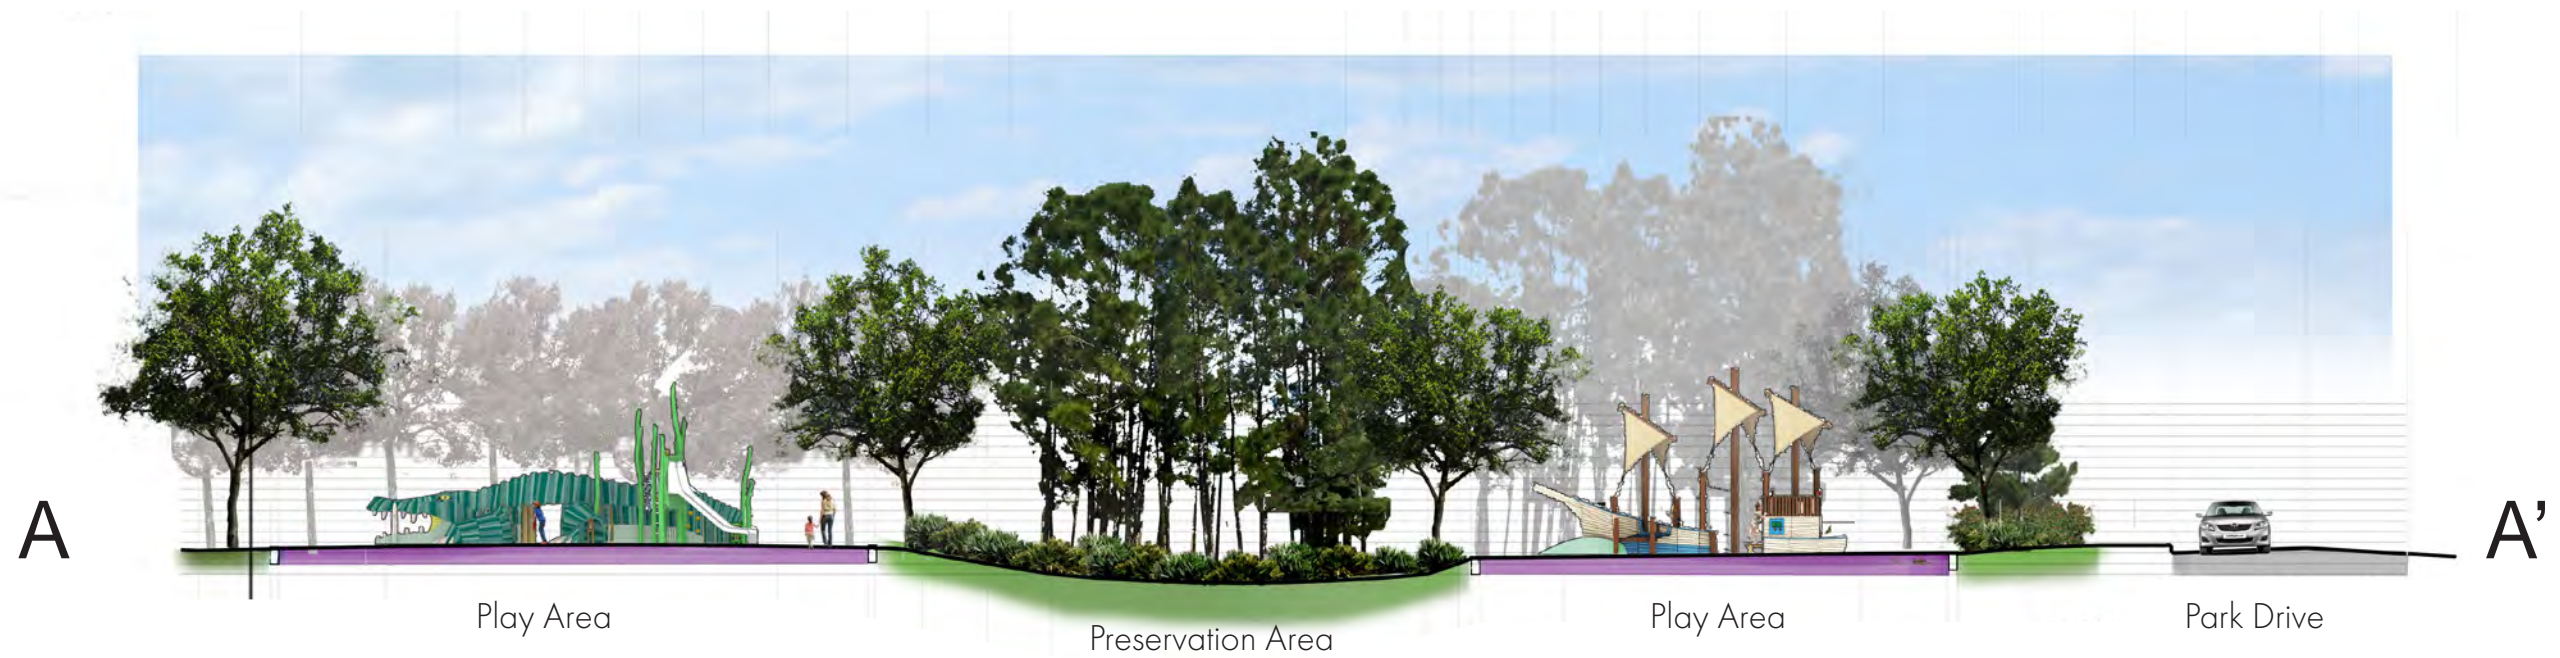

Westmoreland Riverfront Park Playground

Design Concept - May 2020

- ① 5-12 YO Play Area
 - Alligator Structure
 - Coco Pendulum Swing
- ② 2-5 YO Play Area
 - River Boat Play Structure
 - Spinner
- ③ Water Play Area
 - Elevated Water Channel
 - Wading Stream
 - Spray Elements
- ④ Sand Play Area
 - Sand Play House
 - Excavator
- ⑤ Jungle Dome
- ⑥ Swing Area
 - 3-bays
 - Nest Swing
 - Belt Swings
 - Mommy and Me Swing
 - Toddler Swing
- ⑦ Entry Feature
- ⑧ River Theme Path
- ⑨ Preservation Areas
- ⑩ Restrooms (by others)
- ⑪ Event Lawn
- ⑫ Lookout Hill
- Musical Instrument Station
- A - A' Section 1
- B - B' Section 2

Proposed Playground Concept Plan

Proposed Playground - Sections

Flowing Water Forms

River Animal Forms in Walkway (6 total)

River Form

River Path Plan

River Theme Pathway

Perspective view

Alligator Play Sculpture (5-12 YO)

Coco Pendulum Swing (5-12 YO)

Area ① 5-12 Year-old Play Area

Perspective view

River Boat Play (2-5 YO)

Carousel

Area ② 2-5 Year-old Play Area

Perspective view

Wading Stream

Elevated Water Play

Water Spray

Area ③ Proposed Water Play Area

Perspective view

Playhouse with Sand Toys

Excavator

Area ④ Proposed Sand Play Area