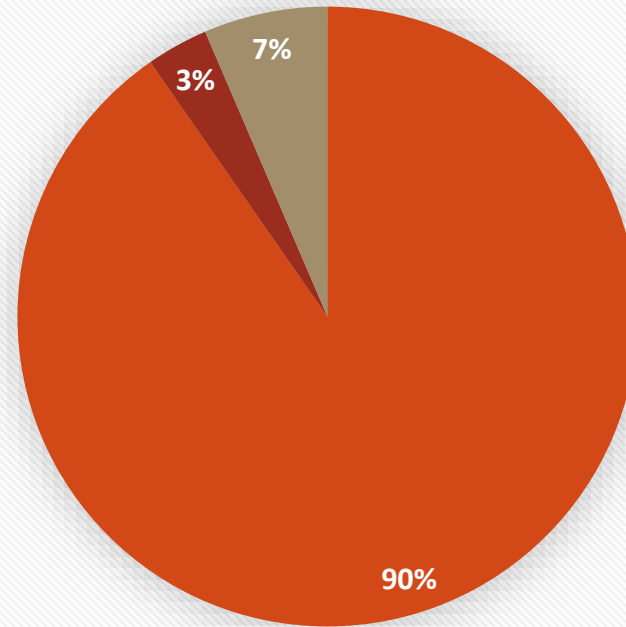

# Spring 2022 NICE Neighborhood Mtg. – Survey Results

---

What is your Neighborhood Name?

# Spring 2022 NICE Neighborhood Mtg. – Survey Results

---

Do you Feel Safe in Your Neighborhood?

■ Yes ■ No ■ No Response

# NICE Neighborhood Meetings – Total Attendance

---

- 93 total residents attended the NICE Neighborhood Meetings in Spring 2022 (8 meetings total)
- Average participation per meeting = 12 residents per meeting