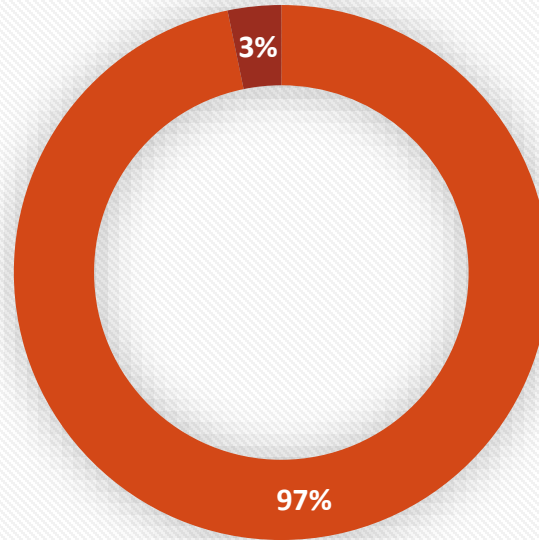

Spring 2022 NICE Neighborhood Mtg. – Survey Results

Do you recycle at home?

■ Yes ■ No