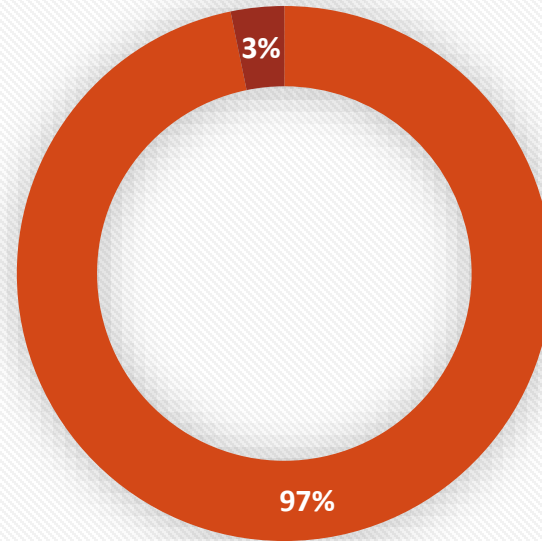

Spring 2022 NICE Neighborhood Mtg. – Survey Results

Do you own or rent your residence?

■ Own ■ Rent