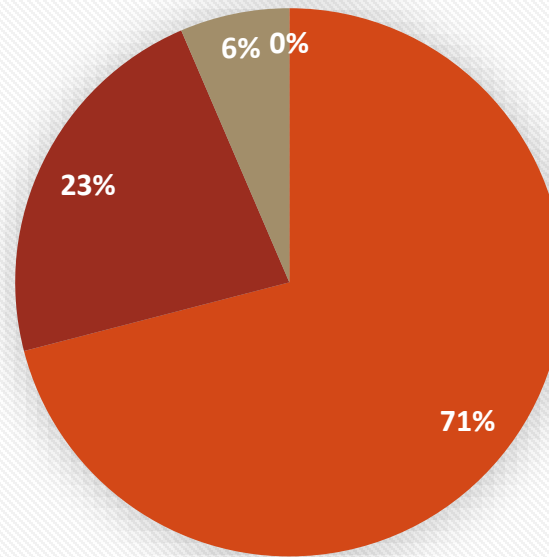

# Spring 2022 NICE Neighborhood Mtg. – Survey Results

How would you rate the importance of Code Compliance as a matter of neighborhood safety, cleanliness and property values?

■ Extremely Important   ■ Very Important   ■ Somewhat Important   ■ Not Important