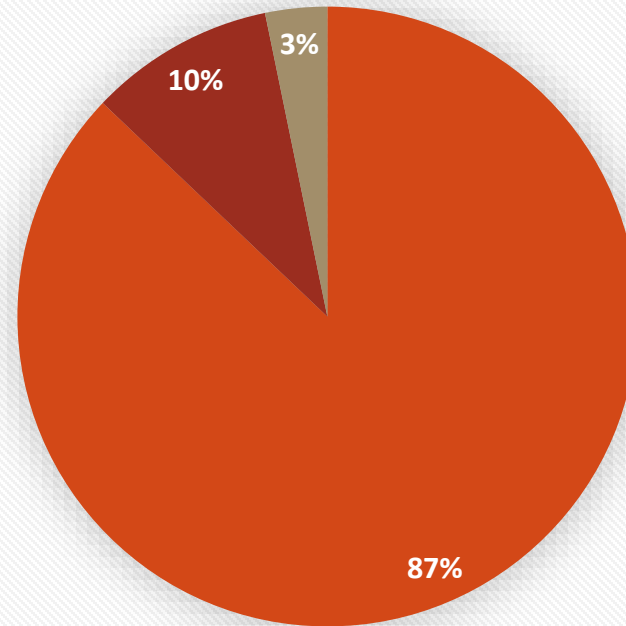

Spring 2022 NICE Neighborhood Mtg. – Survey Results

Would you Describe your Neighborhood as being Clean?

■ Yes ■ No ■ No Response