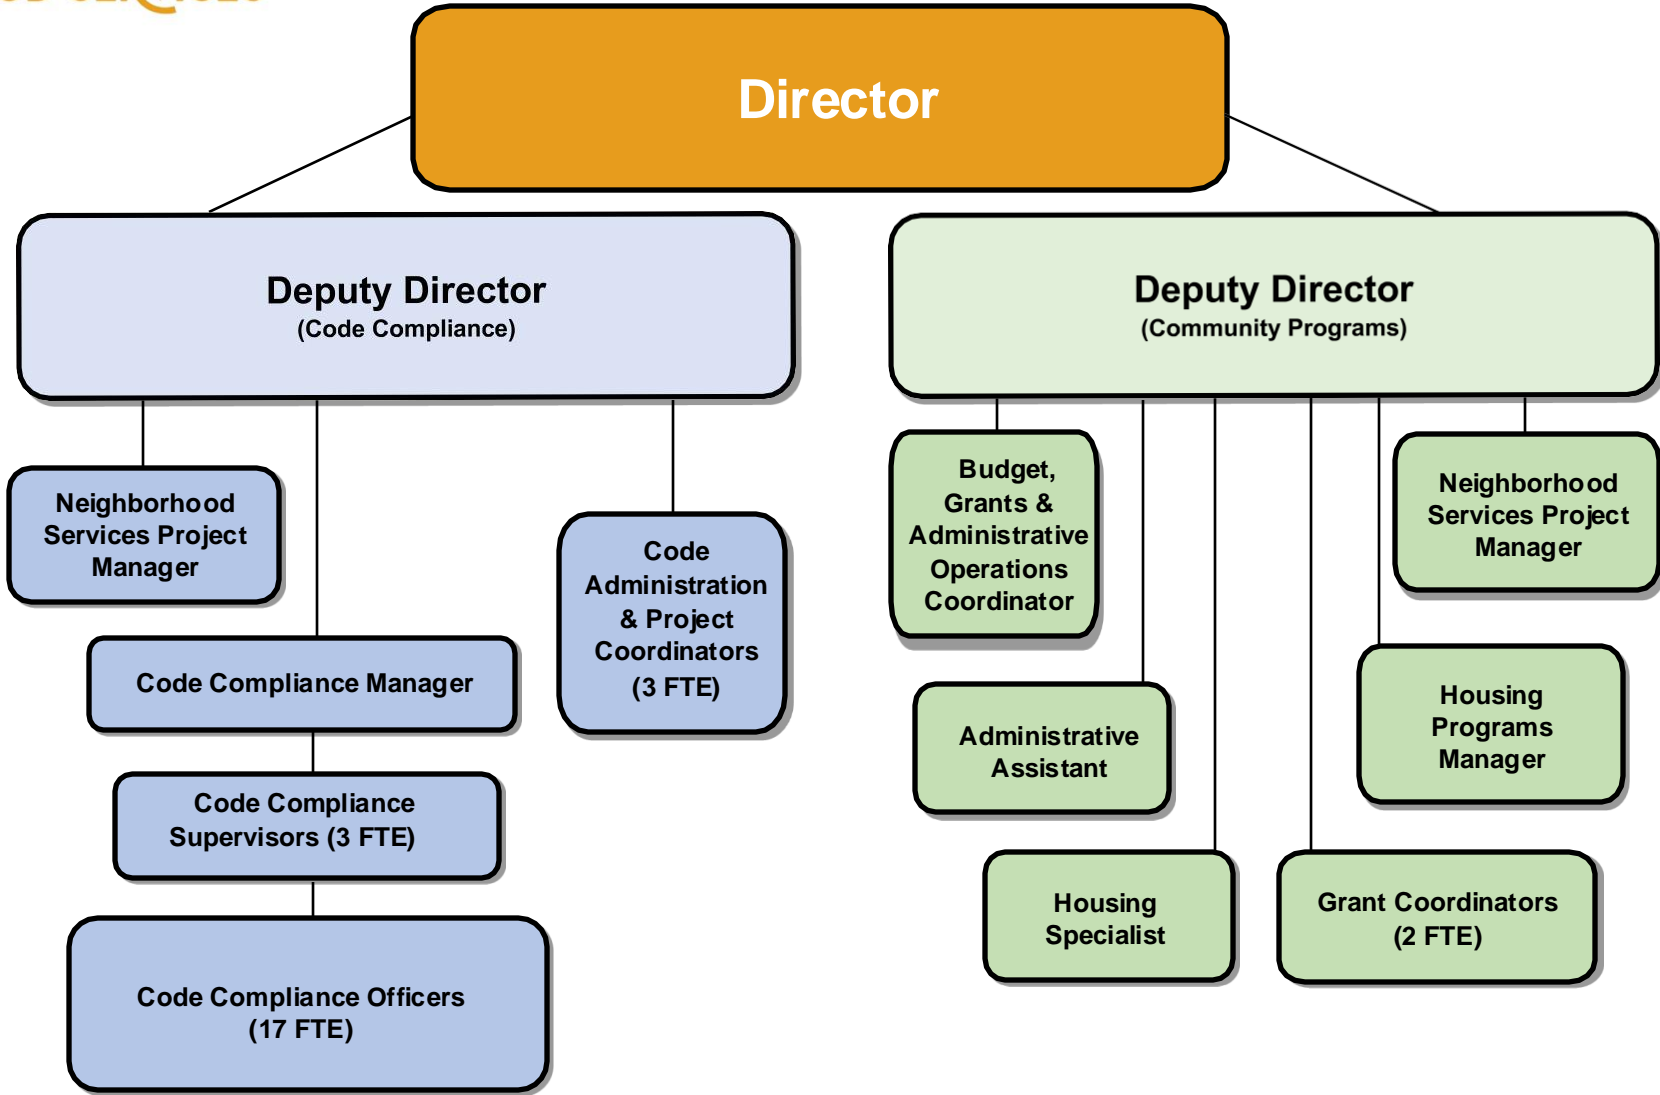

NEIGHBORHOOD SERVICES

PORT ST. LUCIE

Updated September 2024
FTE = Full Time Employee
Total FTEs = 35