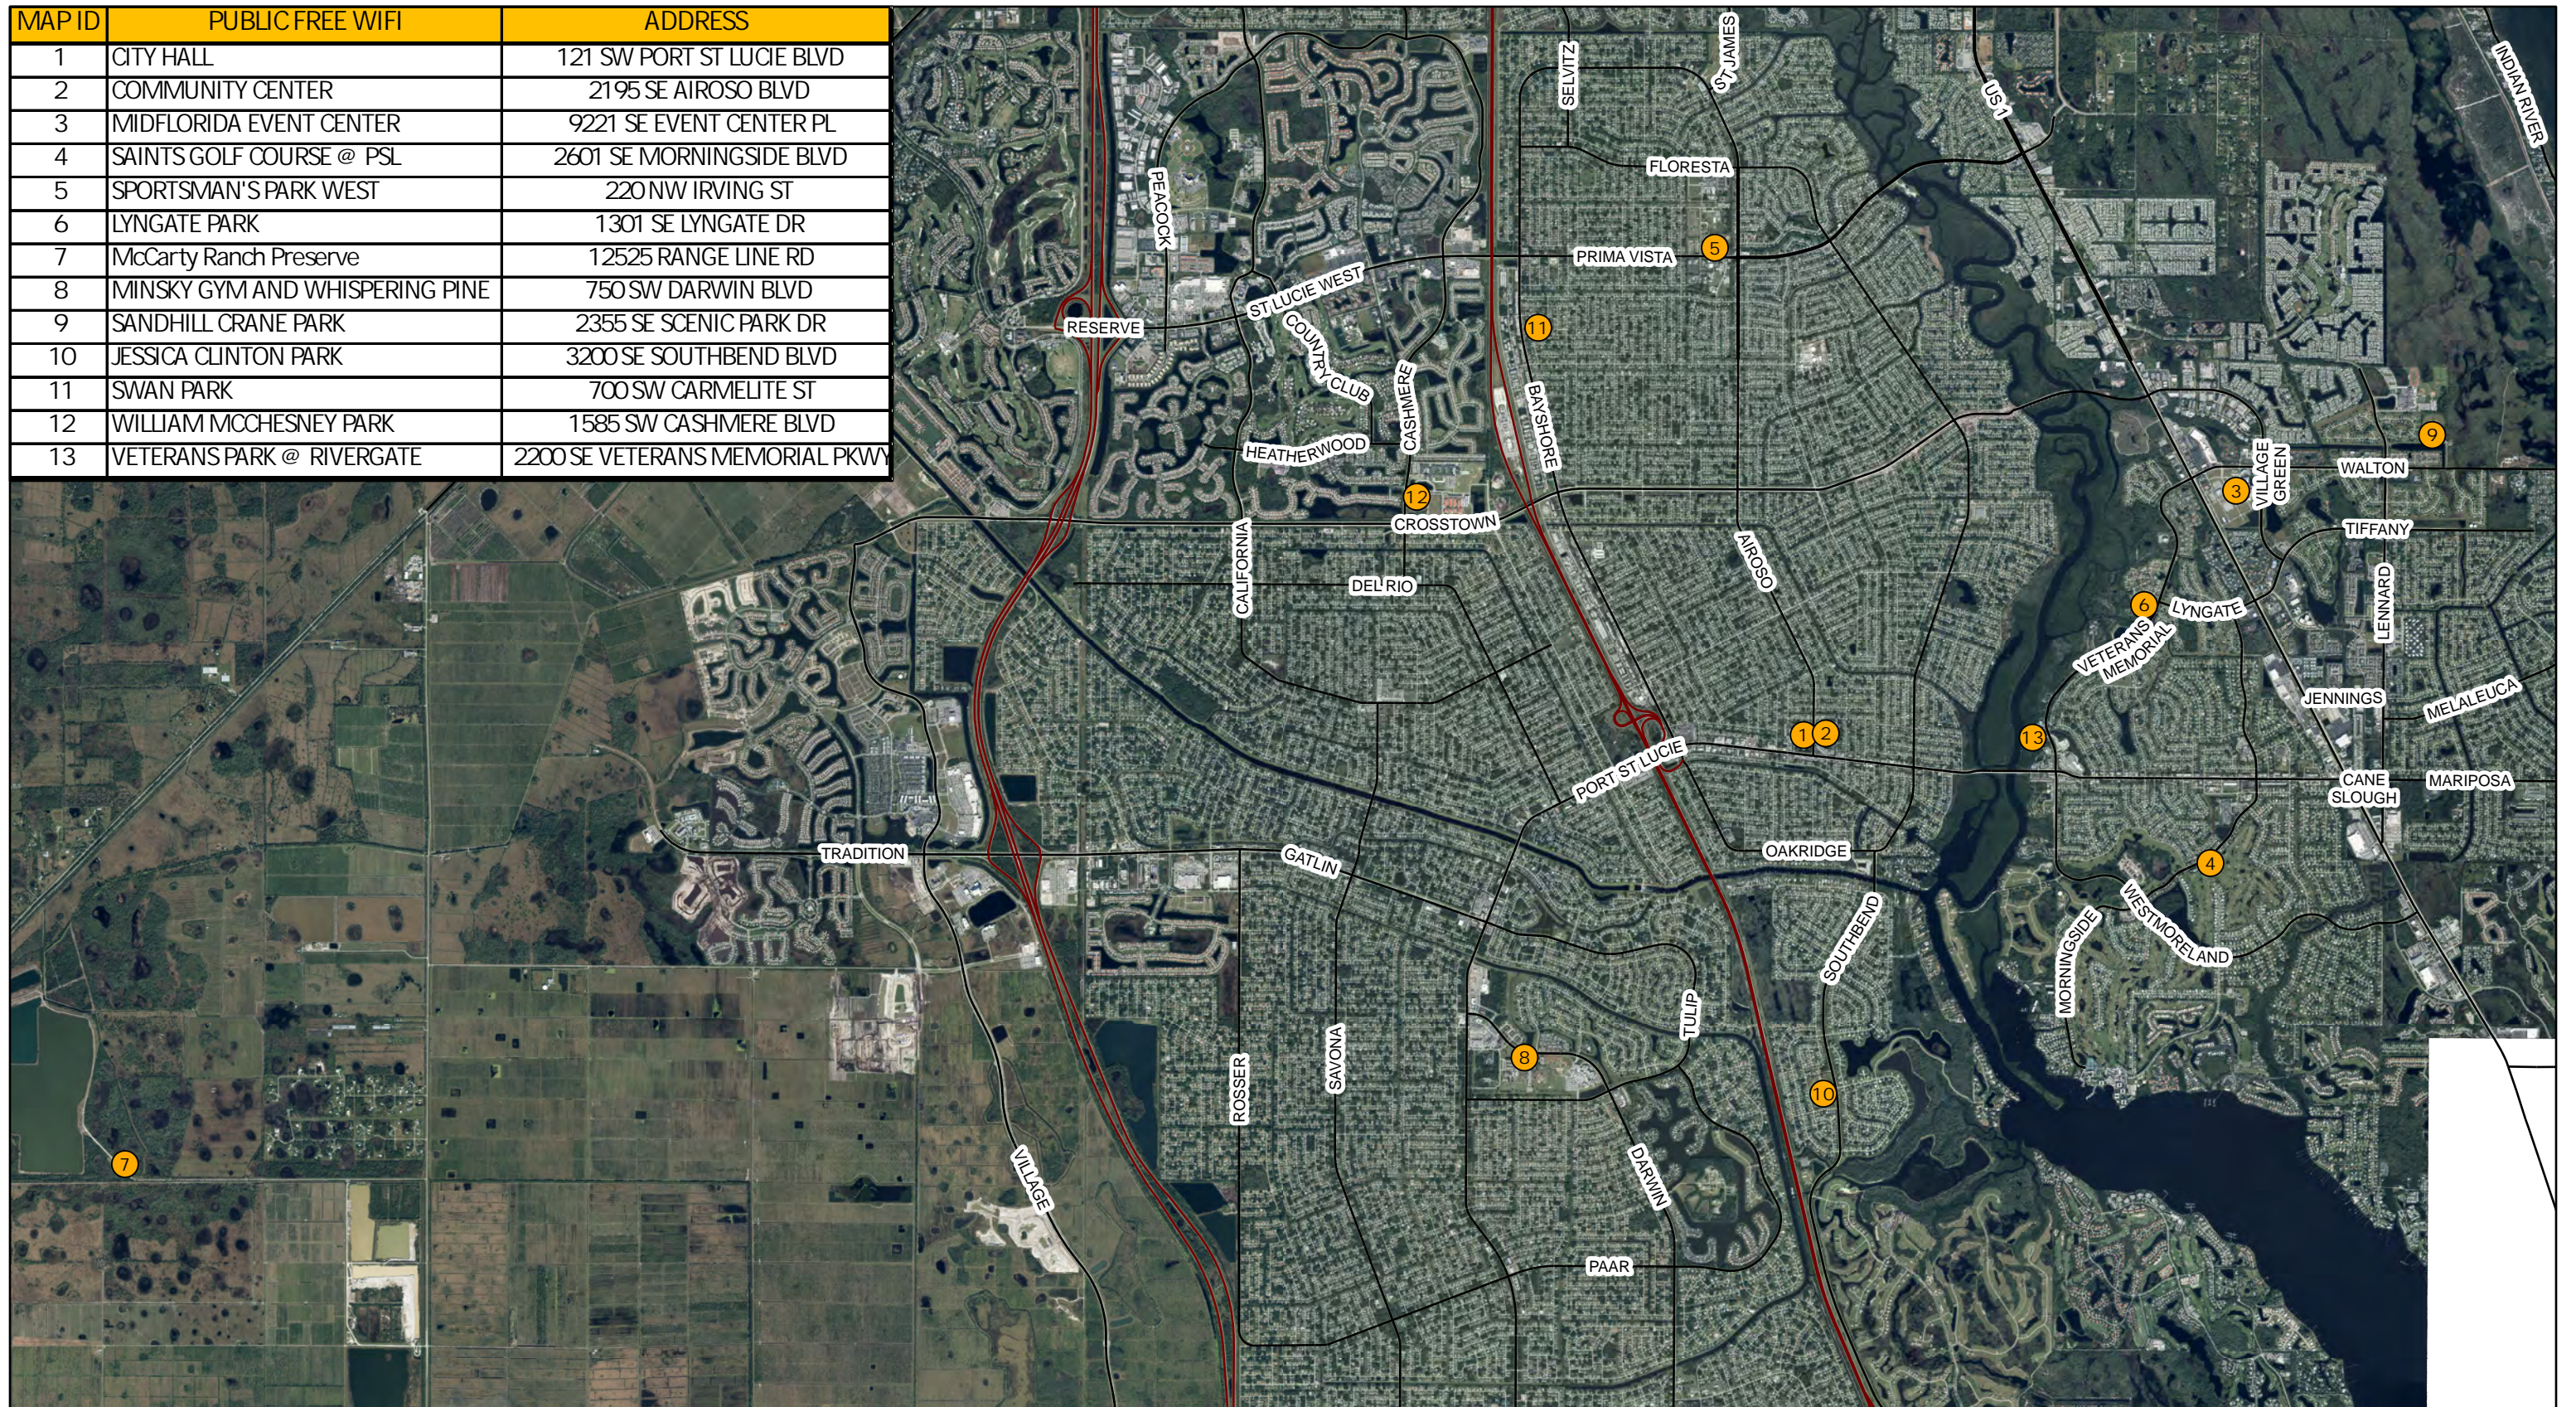

MAP ID	PUBLIC FREE WIFI	ADDRESS
1	CITY HALL	121 SW PORT ST LUCIE BLVD
2	COMMUNITY CENTER	2195 SE AIROSO BLVD
3	MIDFLORIDA EVENT CENTER	9221 SE EVENT CENTER PL
4	SAINTS GOLF COURSE @ PSL	2601 SE MORNINGSIDE BLVD
5	SPORTSMAN'S PARK WEST	220 NW IRVING ST
6	LYNGATE PARK	1301 SE LYNGATE DR
7	McCarty Ranch Preserve	12525 RANGE LINE RD
8	MINSKY GYM AND WHISPERING PINE	750 SW DARWIN BLVD
9	SANDHILL CRANE PARK	2355 SE SCENIC PARK DR
10	JESSICA CLINTON PARK	3200 SE SOUTHBEND BLVD
11	SWAN PARK	700 SW CARMELITE ST
12	WILLIAM MCCHESNEY PARK	1585 SW CASHMERE BLVD
13	VETERANS PARK @ RIVERGATE	2200 SE VETERANS MEMORIAL PKWY

City of Port St. Lucie Free Public Wi-Fi Location Map

Date: 3/26/2021
Page: 1 of 2
Tech: rtaylor
MIS GIS #: 0348

1. City Hall Complex

2. Community Center

3. MdFlorida Event Center and Stage

4. Saints the 19th hole

5. Sportsmans Park

6. Lyngate Park

7. McCarty Ranch

8. Mnsky GYM and Whispering Pines Park

9. Sandhill Crane

10. Jessica Clinton Park

11. Swan Park

12. William McChesney Park

13. Veterans Park @ Rivergate

City of Port St. Lucie Free Public Wi-Fi Coverage Map