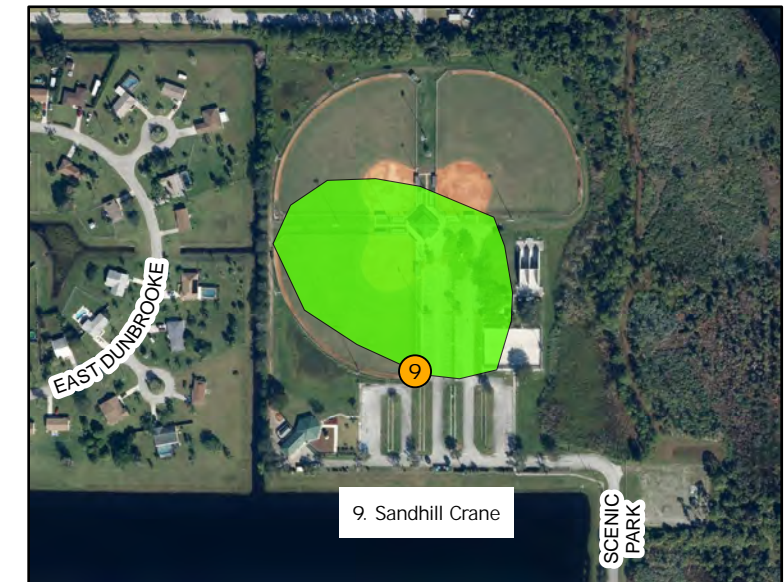

MAP ID	PUBLIC FREE WIFI	ADDRESS
1	CITY HALL	121 SW PORT ST LUCIE BLVD
2	COMMUNITY CENTER	2195 SE AIROSO BLVD
3	MIDFLORIDA EVENT CENTER	9221 SE EVENT CENTER PL
4	SAINTS GOLF COURSE @ PSL	2601 SE MORNINGSIDE BLVD
5	SPORTSMAN'S PARK WEST	220 NW IRVING ST
6	LYNGATE PARK	1301 SE LYNGATE DR
7	McCarty Ranch Preserve	12525 RANGE LINE RD
8	MINSKY GYM AND WHISPERING PINE	750 SW DARWIN BLVD
9	SANDHILL CRANE PARK	2355 SE SCENIC PARK DR
10	JESSICA CLINTON PARK	3200 SE SOUTHBEND BLVD
11	SWAN PARK	700 SW CARMELITE ST
12	WILLIAM MCCHESNEY PARK	1585 SW CASHMERE BLVD
13	VETERANS PARK @ RIVERGATE	2200 SE VETERANS MEMORIAL PKWY

5. Sportsmans Park

6. Lyngate Park

7. McCarty Ranch

8. Mnsky GYM and Whispering Pines Park

9. Sandhill Crane

10. Jessica Clinton Park

11. Swan Park

12. William McChesney Park

13. Veterans Park @ Rivergate

City of Port St. Lucie Free Public Wi-Fi Coverage Map