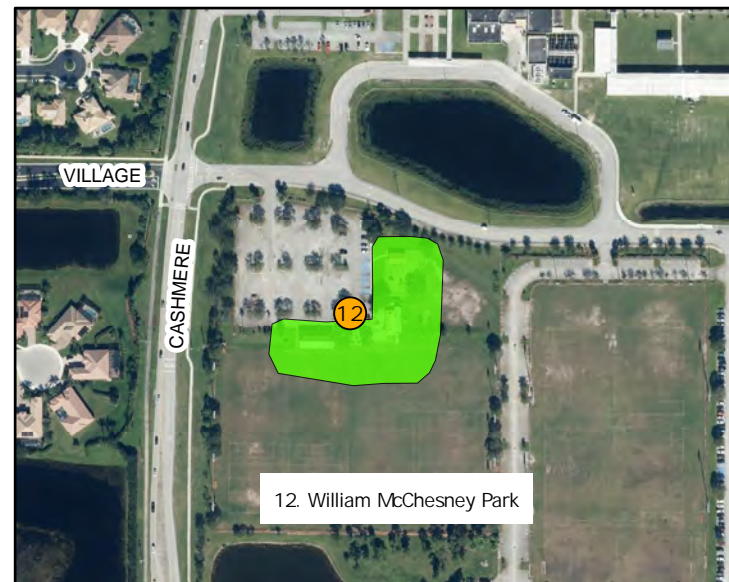

MAP ID	PUBLIC FREE WIFI	ADDRESS
1	CITY HALL	121 SW PORT ST LUCIE BLVD
2	COMMUNITY CENTER	2195 SE AIROSO BLVD
3	MIDFLORIDA EVENT CENTER	9221 SE EVENT CENTER PL
4	SAINTS GOLF COURSE @ PSL	2601 SE MORNINGSIDE BLVD
5	SPORTSMAN'S PARK WEST	220 NW IRVING ST
6	LYNGATE PARK	1301 SE LYNGATE DR
7	McCarty Ranch Preserve	12525 RANGE LINE RD
8	MINSKY GYM AND WHISPERING PINE	750 SW DARWIN BLVD
9	SANDHILL CRANE PARK	2355 SE SCENIC PARK DR
10	JESSICA CLINTON PARK	3200 SE SOUTHBEND BLVD
11	SWAN PARK	700 SW CARMELITE ST
12	WILLIAM MCCHESNEY PARK	1585 SW CASHMERE BLVD
13	VETERANS PARK @ RIVERGATE	2200 SE VETERANS MEMORIAL PKWY

City of Port St. Lucie Free Public Wi-Fi Location Map

Date: 3/26/2021
Page: 1 of 2
Tech: rtaylor
MIS GIS #: 0348

1. City Hall Complex

2. Community Center

3. MdFlorida Event Center and Stage

4. Saints the 19th hole

5. Sportsmans Park

6. Lyngate Park

7. McCarty Ranch

8. Mnsky GYM and Whispering Pines Park

9. Sandhill Crane

10. Jessica Clinton Park

11. Swan Park

12. William McChesney Park

13. Veterans Park @ Rivergate

City of Port St. Lucie Free Public Wi-Fi Coverage Map