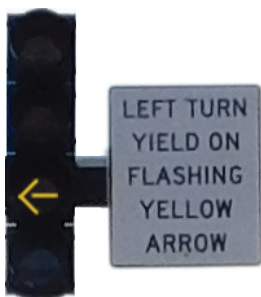

# Flashing Yellow ARROW

What you need to know!

# What is a flashing yellow arrow?

A new traffic signal that means you can turn left if there is a safe gap in traffic

SEE THIS

DO THIS

Turn left.

Prepare to stop or complete your left turn.

[FLASHING]

Turn left provided there is a safe gap in vehicle and pedestrian traffic.